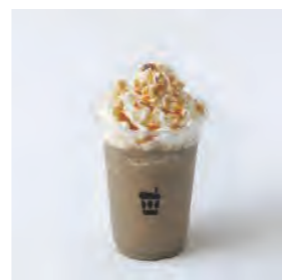

Hojicha frappe

¥690 (tax inc.)

Peach Soda

¥550 (tax inc.)

Strawberry Milk (ICE · HOT)

¥680 (tax inc.)

Yuzu Cream Soda

¥530 (tax inc.)