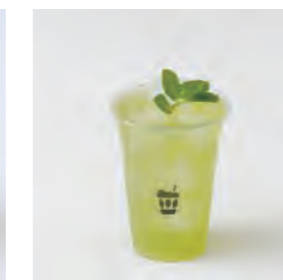

Grap Sencha Soda

¥530 (tax inc.)